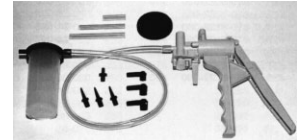

Shindy Brake Bleeding Kit

- Draws out brake fluid quickly and cleanly into a reservoir container
- Kit includes a repairable pump, reservoir jar with transfer and storage lids, bleeding adapters, plastic tubing and complete instructions