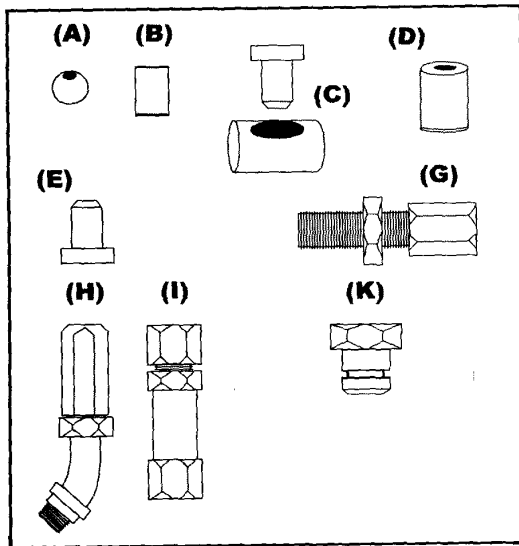

CABLE PARTS

Cable Fittings

- 10 packs

DESCRIPTION

- (A) Ball thru nipple $\frac{7}{32}$ for 1.5mm wire
- (B) Thru nipple end for 1.5mm wire
- (C) Barrel nipple $\frac{3}{8}$ for 2mm wire
- (C) Barrel nipple $\frac{5}{16}$ for 2mm wire
- (D) Cable housing end 6mm for 5mm housing
- (D) Cable housing end 7mm for 6mm housing
- (D) Cable housing end 8mm for 7mm housing
- (E) Rear Nipple (clu lower) for 2.0mm wire
- (E) Rear Nipple (clu lower) for 2.5mm wire
- (C) Barrel Nipple $\frac{5}{16}$ for 2.5mm wire
- (F) Barrel Nipple 6x10mm for 1.5mm wire
- (F) Barrel Nipple 6x7mm for 1.5mm wire
- (B) Thru nipple carb end short for 1.5mm wire
- (G) Cable adjuster screw, Mikuni Carb top
- (H) Cable angle screw, Mikuni Carb top
- (H) Mikuni 90 Cable Adjuster
- (I) Mid adjuster, 5mm housing
- Original Mikuni Cap

PART

- 722-1000
- 722-1001
- 722-1002
- 722-1003
- 722-1004
- 722-1005
- 722-1006
- 722-1007
- 722-1008
- 722-1009
- 722-1010
- 722-1011
- 722-1012
- M18F/4
- 722-1014
- I-M22-10-3
- 722-1015
- VM26/46