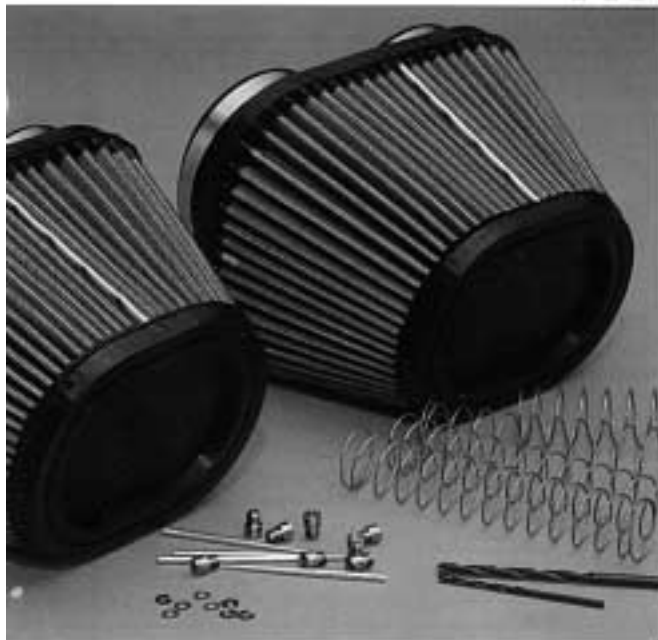

MAIN JET

K&N develops its' main jets to correctly serve two functions; Static load and Dynamic load. The static load is the fuel recieved through the main jet in the upper gears, where the tachometer is moving very slow. The dynamic fueling portion of the main jet is the amount of fuel recieved in the mid-range portion of the power. For example, you have a GSXR1100 G with #130 main jets. You install #125 mains. After running the bike you notice the top end has improved but the mid-range doesn't pull as well. You then install #135 and you can tell the mid-range is great but the top end is slower. This is a common compromise when using the stock main jets and needles. When you install K&N #130 mains, you will get the good mid-range power of the #135 and the good top end of the #125. This is because the K&N main has a venturi design more consistent to the engine's needs.

MAIN AIR JET

This jet allows air into the emulsion tube to mix with fuel being drawn up from the float bowl. It controls the amount of fuel which can be pulled from the float bowl into the venturi. The larger the size of the main air jet, the more air you get and the less fuel. The smaller the main air jet, the more fuel you get and the less air. K&N alters this only to achieve the flattest possible fuel delivery curve.

NEEDLE JET (Emulsion Tube)/Needle Cap

Many newer bikes have very flat power and fuel delivery curves when used with stock exhaust and air-box. When aftermarket pipes are used, the power curve is usually not flat. You usually need to lean out for low speed and richen up for top end, or leaner on the top end and richer at low speed. In order to achieve full function and drivability, K&N uses shrouds or cap style nozzles for adjusting the upper or lower top end. These also have an effect similar to fuel injection by breaking up the fuel as it enters the air-stream.

FUEL NEEDLE

The design of the needle is where most of the R&D time is spent. The needle is designed to give the correct amount of fuel throughout the mid-range and is also designed to allow adjustments from groove 1 to groove 6 with little or no effect below 3000 rpm. With the correct end dimensions, the needle will have little effect on the main jet regardless of needle position. This isolates all circuits from each other and ensures easy set-up of the mid-range and drivability.

PILOT CIRCUIT

This controls 100% of the engine idle and 25% of the transition onto the needle. K&N has found that the engine will idle with the standard pilot jet, with or without the air-box and with the slides and needles removed from the carburetors, therefore K&N rarely changes the pilot jet. Changing the pilot jet is proof that you are not using the other circuits correctly. Idle and off idle is controlled by the mixture screws and the float level which has the most positive effect below 4000 rpm. On some models the pilot air jet is changed to provide optimum fuel economy. Correct balancing of the carburetors also ensures a smooth idle.