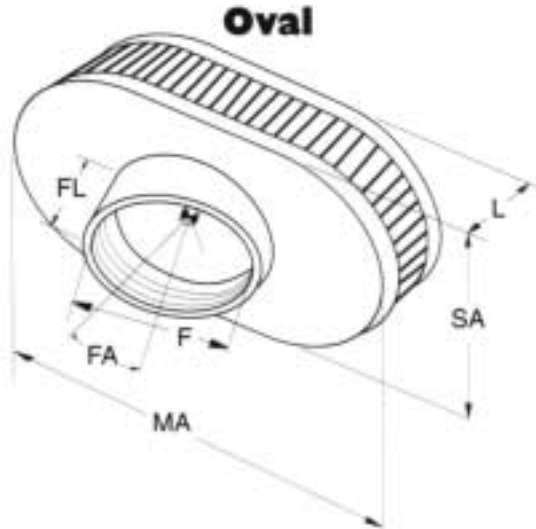

K & N UNIVERSAL AIR FILTERS - OVAL STRAIGHT

K&N Universal Oval Air Filters

When selecting one of K&N's universal oval air filters, you should consider the following dimensions as they relate to the specification chart:

(F) Mounting Flange Inside Diameter — This is the most critical dimension and should be very close to the diameter of the application's inlet flanges. The flanges will stretch up to 1/16" for those in-between sizes.

(MA / SA) Filter Oval Dimensions — This is the length and width of the filter. Always use the largest filter practical to fit the application.

(L) Filter Length — This dimension is the length of the filter body only, it does not include the flange length. Always use the longest filter practical, for maximum filtration.

(FA / FL) Flange Angle and/or Length — If no angle is listed in the specifications table, the flange is straight. Any angle listed is in degrees and can be utilized when space is a problem.

TCI Part #	Flange Inside Dia. (F)	Outside Dim. (MA)	Outside Dim. (SA)	Top Length (L)	Style	Flange Length (FL)	Flange Angle (FA)	Flange Offset
580-R0640	1.5" 38mm	4.5" 114mm	3.75" 95mm	2.75" 70mm	Rubber	1" 25mm	30	0" (0mm)
580-R0642	1.5" 38mm	4.5" 114mm	3.5" 89mm	2.75" 70mm	Rubber	1" 25mm	30	0" (0mm)
580-RU0990	2.25" 57mm	4.5" 114mm	3.75" 95mm	4" 102mm	Rubber	0.625" 16mm	0	0" (0mm)
580-RU1180	2.438" 62mm	4.5" 114mm	3.75" 95mm	5" 127mm	Rubber	0.625" 16mm	0	0" (0mm)
580-RU1220	2.438" 62mm	4.5" 114mm	3.75" 95mm	5" 127mm	Rubber	1" 25mm	10	0" (0mm)
580-RU1260	2.438" 62mm	4.5" 114mm	3.75" 95mm	9" 229mm	Rubber	1" 25mm	10	0" (0mm)
580-RU1370	2.438" 62mm	4.5" 114mm	3.75" 95mm	5" 127mm	Rubber	1.25" 32mm	20	0" (0mm)
580-RU1371	2.438" 62mm	4.5" 114mm	3.75" 95mm	5" 127mm	Rubber	1.25" 32mm	20	0" (0mm)
580-RU1380	2.438" 62mm	4.5" 114mm	3.75" 95mm	6" 152mm	Rubber	1.25" 32mm	20	0" (0mm)
580-RU1810	2.438" 62mm	4.5" 114mm	3.75" 95mm	7" 178mm	Rubber	0.625" 16mm	0	0" (0mm)
580-RU1830	2.5" 64mm	4.5" 114mm	3.75" 95mm	7" 178mm	Rubber	2.125" 54mm	10	0" (0mm)
580-RC2000	2.75" 70mm	7" 178mm	4.5" 114mm	2" 51mm	Metal	0.625" 16mm	0	0" (0mm)