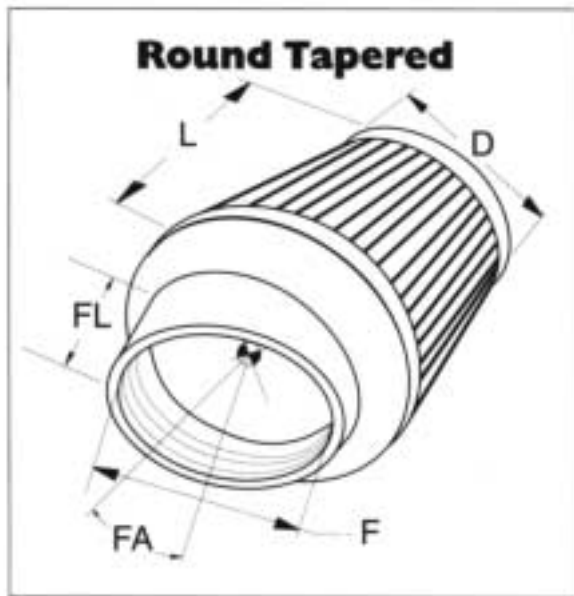

K & N UNIVERSAL AIR FILTERS - ROUND TAPERED (CONE)

K&N Universal Round Tapered Air Filters

When selecting one of K&N's universal round tapered air filters, you should consider the following dimensions as they relate to the specification chart:

(F) Mounting Flange Inside Diameter — This is the most critical dimension and should be very close to the diameter of the application's inlet flange. The flange will stretch up to 1/16" for those in-between sizes.

(D) Filter Diameter — This is the outside diameter of the filter. The top size is listed first, then the base size. Always use the largest size filter that is practical for the application.

(L) Filter Length — This dimension is the vertical length of the filter body only, it does not include the length of the flange, nor does it take into account the taper of the filter media. Always use the longest filter practical, for maximum filtration.

(FA / FL) Flange Angle and/or Length — If no angle is listed in the specifications table, the flange is straight. Any angle listed is in degrees and can be utilized when space is a problem.