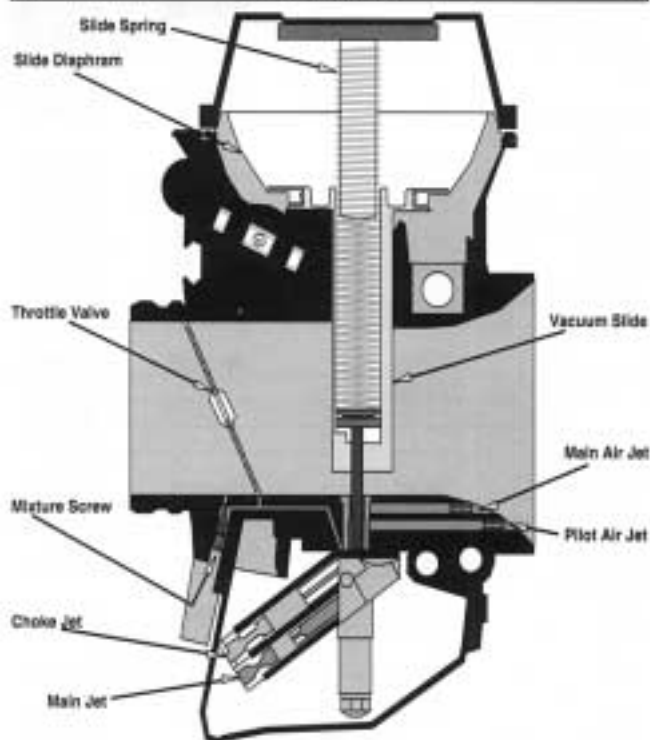

MAIN JET

K&N develops its' main jets to correctly serve two functions; Static load and Dynamic load. The static load is the fuel recieved through the main jet in the upper gears, where the tachometer is moving very slow. The dynamic fueling portion of the main jet is the amount of fuel recieved in the mid-range portion of the power. For example, you have a GSXR1100 G with #130 main jets. You install #125 mains. After running the bike you notice the top end has improved but the mid-range doesn't pull as well. You then install #135 and you can tell the mid-range is great but the top end is slower. This is a common compromise when using the stock main jets and needles. When you install K&N #130 mains, you will get the good mid-range power of the #135 and the good top end of the #125. This is because the K&N main has a venturi design more consistent to the engine's needs.

MAIN AIR JET

This jet allows air into the emulsion tube to mix with fuel being drawn up from the float bowl. It controls the amount of fuel which can be pulled from the float bowl into the venturi. The larger the size of the main air jet, the more air you get and the less fuel. The smaller the main air jet, the more fuel you get and the less air. K&N alters this only to achieve the flattest possible fuel delivery curve.

NEEDLE JET (Emulsion Tube)/Needle Cap