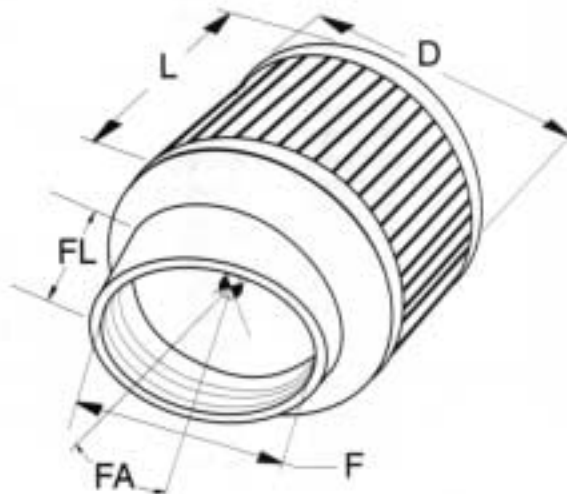

K&N Universal Round Straight Air Filters

When selecting one of K&N's universal round straight air filters, you should consider the following dimensions as they relate to the specification chart:

(F) Mounting Flange Inside Diameter — This is the most critical dimension and should be very close to the diameter of the application's inlet flange. The flange will stretch up to $\frac{1}{8}''$ for those in-between sizes.

(D) Filter Diameter — This is the overall diameter of the filter. Always use the largest diameter practical to insure maximum filtration.

(L) Filter Length — This dimension is the length of the filter body only, it does not include the flange length. Always use the longest filter practical for maximum filtration.

(FA/FL) Flange Angle and/or Length — If no angle is listed in the specifications table, the flange is straight. Any angle listed is in degrees and can be utilized when space is a problem.