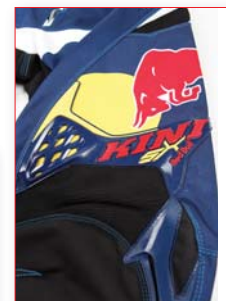

**KINI-RB
COLLECTION 2012
MEN MX**

**KINI-RB
COMPETITION SHIRT 12**

Raglan-style MX shirt with mesh. Panels under the arms for improved air circulation. Sublimated, non-fading, allover printing technique. Padded panels on the elbows, Extended back, Elastic seams with safety stitching. Redesigned sleeve for greater freedom of movement. 100% polyester microfibre.

(S)	KIN 3L4012042	$ 69.95 E
(M)	KIN 3L4012043	$ 69.95 E
(L)	KIN 3L4012044	$ 69.95 E
(XL)	KIN 3L4012045	$ 69.95 E
(XXL)	KIN 3L4012046	$ 69.95 E
(XXXL)	KIN 3L4012047	$ 69.95 E

**KINI-RB
COMPETITION PANT 12**

MX pants with an ergonomically pre-formed fit. Reinforced seat area in 1000D Cordura nylon. Highest quality finish. Movable, newly developed knee with elastic insert for a better fit. Heat- and wear-resistant leather knee panels with TPR inserts. Quattro-Stretch Spandex on the calf, knee and crotch for maximum comfort.

Air-Mesh and TPR waist area.
Hip belt for a secure fit.
Ventilated lining over the entire length, supported by knee air intakes.
Elastic, open ankle cuffs.
Reinforced seams in all critical areas.
Original YKK front zip.

30 / S	KIN 3L4012052	$ 209.95 E
32 / M	KIN 3L4012053	$ 209.95 E
34 / L	KIN 3L4012054	$ 209.95 E
36 / XL	KIN 3L4012055	$ 209.95 E
38 / XXL	KIN 3L4012056	$ 209.95 E
40 / XXXL	KIN 3L4012057	$ 209.95 E