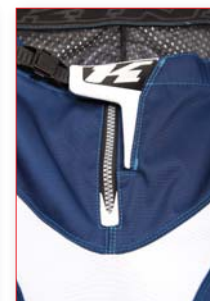

**KINI-RB
COLLECTION 2012
MEN MX**

**KINI-RB
COMPETITION SHIRT 12**

Raglan-style MX shirt with mesh. Panels under the arms for improved air circulation. Sublimated, non-fading, allover printing technique. Padded panels on the elbows, Extended back, Elastic seams with safety stitching. Redesigned sleeve for greater freedom of movement. 100% polyester microfibre.

(S)	KIN 3L4012042	$ 69.95 E
(M)	KIN 3L4012043	$ 69.95 E
(L)	KIN 3L4012044	$ 69.95 E
(XL)	KIN 3L4012045	$ 69.95 E
(XXL)	KIN 3L4012046	$ 69.95 E
(XXXL)	KIN 3L4012047	$ 69.95 E

**KINI-RB
COMPETITION PANT 12**

MX pants with an ergonomically pre-formed fit. Reinforced seat area in 1000D Cordura nylon. Highest quality finish. Movable, newly developed knee with elastic insert for a better fit. Heat- and wear-resistant leather knee panels with TPR inserts. Quattro-Stretch Spandex on the calf, knee and crotch for maximum comfort.

Air-Mesh and TPR waist area.
Hip belt for a secure fit.
Ventilated lining over the entire length, supported by knee air intakes.
Elastic, open ankle cuffs.
Reinforced seams in all critical areas.
Original YKK front zip.

30 / S	KIN 3L4012052	$ 209.95 E
32 / M	KIN 3L4012053	$ 209.95 E
34 / L	KIN 3L4012054	$ 209.95 E
36 / XL	KIN 3L4012055	$ 209.95 E
38 / XXL	KIN 3L4012056	$ 209.95 E
40 / XXXL	KIN 3L4012057	$ 209.95 E