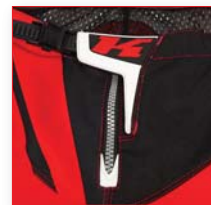

**KINI-RB
REVOLUTION PANT 12**

MX pants with an ergonomically preformed fit. Reinforced seat area in 1000D Cordura nylon. Highest quality finish. Movable, newly developed knee with elastic insert for a better fit. Heat- and wear-resistant leather knee panels with TPR inserts. Quattro-Stretch Spandex on the calf, knee and crotch for maximum comfort.

Air-Mesh and TPR waist area. Hip belt for a secure fit. Ventilated lining over the entire length, supported by knee air intakes. Elastic, open ankle cuffs. Reinforced seams in all critical areas. Original YKK front zip.

30 / S	KIN 3L4012022	$ 209.95 E
32 / M	KIN 3L4012023	$ 209.95 E
34 / L	KIN 3L4012024	$ 209.95 E
36 / XL	KIN 3L4012025	$ 209.95 E
38 / XXL	KIN 3L4012026	$ 209.95 E
40 / XXXL	KIN 3L4012027	$ 209.95 E